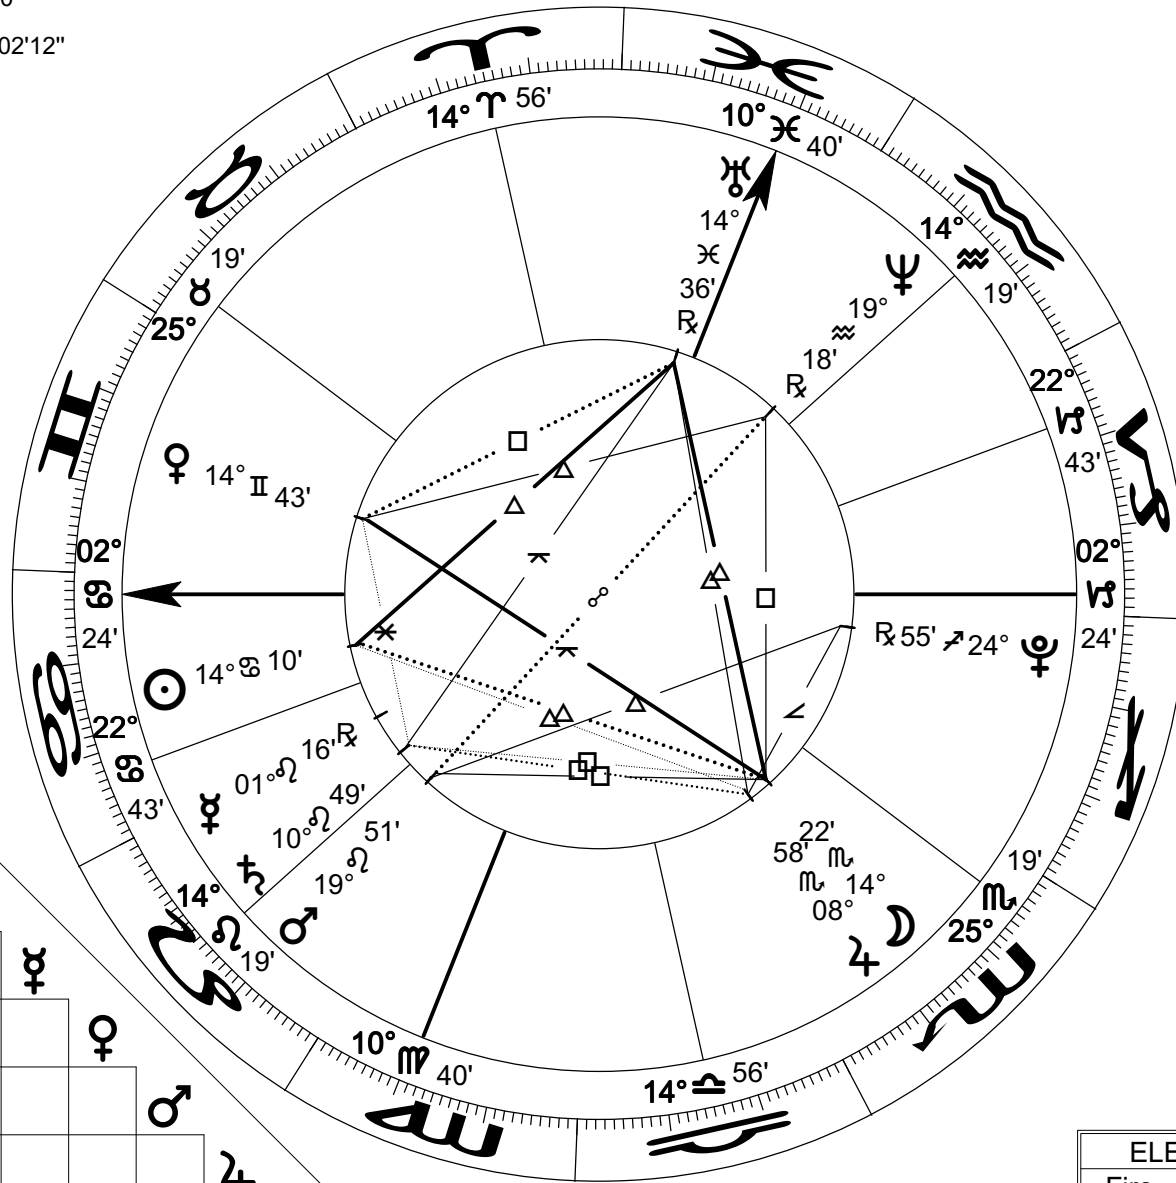

Mid-Week Madness

Natal Chart

Jul 6 2006
 5:00 am EDT +4:00
 Washington, DC
 38°N53'42" 077°W02'12"
 Geocentric
 Tropical
 Placidus
 Mean Node

Prepared by:
 Rich Humbert
 www.celestialweather.com
 Rich@CelestialWeather.com

Asp	Name	Angle
♄	Conjunction	0°00'
♁	Opposition	180°00'
△	Trine	120°00'
□	Square	90°00'
✳	Sextile	60°00'
∟	Semisquare	45°00'
✠	Quincunx	150°00'

Sg	Name	Sg	Name
♈	Aries	♎	Libra
♉	Taurus	♏	Scorpio
♊	Gemini	♐	Sagittarius
♋	Cancer	♑	Capricorn
♌	Leo	♒	Aquarius
♍	Virgo	♓	Pisces

Pt	Name	Sg	Hs
☉	Sun	♋	1
☾	Moon	♏	5
☿	Mercury	♏	2
♀	Venus	♊	12
♂	Mars	♏	3
♃	Jupiter	♏	5
♄	Saturn	♏	2
♅	Uranus	♈	10
♆	Neptune	♒	9
♇	Pluto	♈	6

☉	0S11								
☾									
☿									
♀									
♂									
♃									
♄									
♅									
♆									
♇									

ASPECTS			
♀	□	♃	0°06' S
♃	∟	♆	0°56' A
☉	△	♃	0°11' S
♃	□	♄	1°50' S
♃	△	♅	0°14' A
♃	✠	♀	0°20' A
♃	✳	♄	3°47' A
☉	△	♅	0°26' A
♀	✳	♄	3°53' S
♃	♁	♆	0°32' S
♀	△	♆	4°35' A