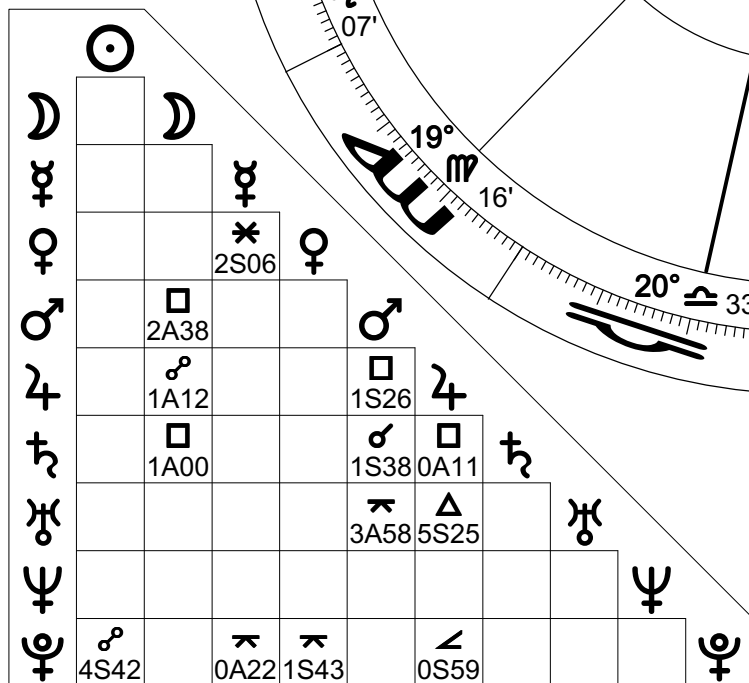

Cancer Ingress of The Sun

Solar Return
 Jun 21 2006 (±0 secs)
 8:25:52 am EDT +4:00
 Washington, DC
 38°N53'42" 077°W02'12"
 Geocentric
 Tropical
 Placidus
 Mean Node

Prepared by:
 Rich Humbert
 www.celestialweather.com
 Rich@CelestialWeather.com

Asp	Name	Angle
♄	Conjunction	0°00'
♁	Opposition	180°00'
△	Trine	120°00'
□	Square	90°00'
✳	Sextile	60°00'
⊥	Semisquare	45°00'
⋈	Quincunx	150°00'

Sg	Name	Sg	Name
♈	Aries	♎	Libra
♉	Taurus	♏	Scorpio
♊	Gemini	♐	Sagittarius
♋	Cancer	♑	Capricorn
♌	Leo	♒	Aquarius
♍	Virgo	♓	Pisces

Pt	Name	Sg	Hs
☉	Sun	♋	11
☾	Moon	♉	10
☿	Mercury	♋	12
♀	Venus	♉	11
♂	Mars	♌	1
♃	Jupiter	♎	4
♄	Saturn	♌	1
♅	Uranus	♈	8
♆	Neptune	♑	7
♇	Pluto	♈	5

ASPECTS

♃	□	♄	0°11' A	♂	♂	♄	1°38' S
♀	⋈	♀	0°22' A	♀	♁	♀	1°43' S
♃	⊥	♀	0°59' S	♀	✳	♀	2°06' S
♄	□	♄	1°00' A	♄	□	♂	2°38' A
♄	♁	♃	1°12' A	♂	⋈	♃	3°58' A
♂	□	♃	1°26' S	☉	♁	♀	4°42' S