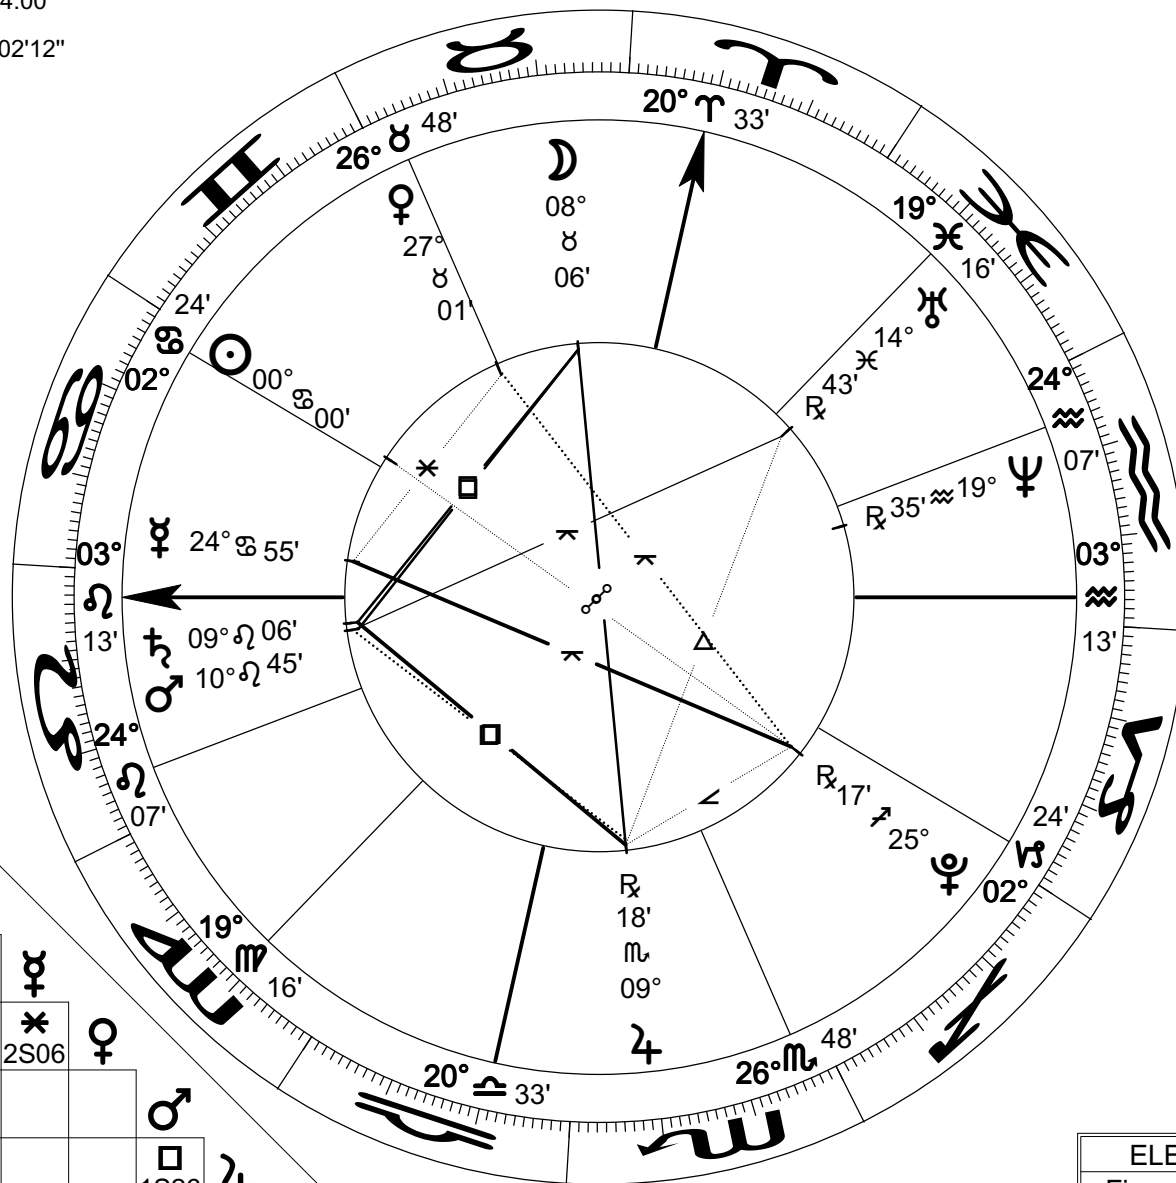

Cancer Ingress of The Sun

Solar Return
 Jun 21 2006 (±0 secs)
 8:25:52 am EDT +4:00
 Washington, DC
 38°N53'42" 077°W02'12"
 Geocentric
 Tropical
 Placidus
 Mean Node

Prepared by:
 Rich Humbert
 www.celestialweather.com
 Rich@CelestialWeather.com

Asp	Name	Angle
♄	Conjunction	0°00'
♁	Opposition	180°00'
△	Trine	120°00'
□	Square	90°00'
✳	Sextile	60°00'
⊥	Semisquare	45°00'
⋈	Quincunx	150°00'

Sg	Name	Sg	Name
♈	Aries	♎	Libra
♉	Taurus	♏	Scorpio
♊	Gemini	♐	Sagittarius
♋	Cancer	♑	Capricorn
♌	Leo	♒	Aquarius
♍	Virgo	♓	Pisces

Pt	Name	Sg	Hs
☉	Sun	♋	11
☾	Moon	♉	10
☿	Mercury	♋	12
♀	Venus	♉	11
♂	Mars	♌	1
♃	Jupiter	♎	4
♄	Saturn	♌	1
♅	Uranus	♈	8
♆	Neptune	♑	7
♇	Pluto	♈	5

ASPECTS

♃	□	♄	0°11' A	♂	♂	♄	1°38' S
♀	⋈	♀	0°22' A	♀	♁	♀	1°43' S
♃	⊥	♀	0°59' S	♀	✳	♀	2°06' S
♄	□	♄	1°00' A	♄	□	♂	2°38' A
♄	♁	♃	1°12' A	♂	⋈	♃	3°58' A
♂	□	♃	1°26' S	☉	♁	♀	4°42' S