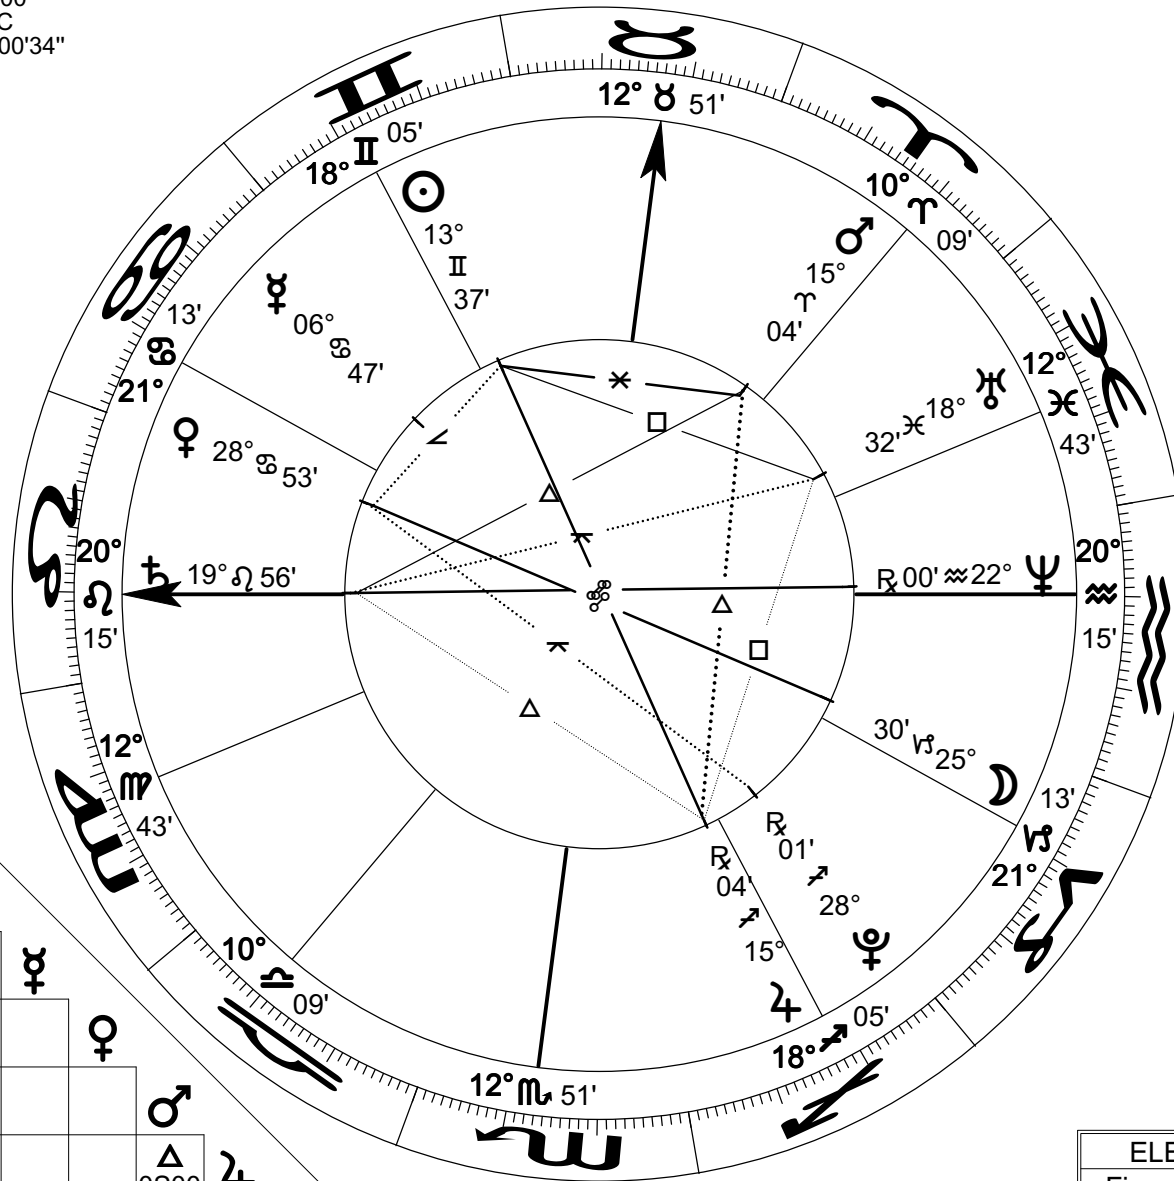

Transits Jun 4 2007
Event Chart
Jun 4 2007
10:59 am EDT +4:00
Capitol Building, DC
38°N53'24" 077°W00'34"
Geocentric
Tropical
Placidus
Mean Node

Prepared by:
Rich Humbert
www.celestialweather.com
rhumbert@CelestialWeather.com

Asp	Name	Angle
♂	Conjunction	0°00'
♁	Opposition	180°00'
△	Trine	120°00'
□	Square	90°00'
✳	Sextile	60°00'
⊥	Semisquare	45°00'
⋈	Quincunx	150°00'

Sg	Name	Sg	Name
♈	Aries	♎	Libra
♉	Taurus	♏	Scorpio
♊	Gemini	♐	Sagittarius
♋	Cancer	♑	Capricorn
♌	Leo	♒	Aquarius
♍	Virgo	♓	Pisces

Pt	Name	Sg	Hs
☉	Sun	♊	10
☾	Moon	♑	6
☿	Mercury	♋	11
♀	Venus	♋	12
♂	Mars	♈	9
♃	Jupiter	♐	4
♄	Saturn	♏	12
♅	Uranus	♏	8
♆	Neptune	♑	7
♇	Pluto	♐	5

ELEMENTS*	
Fire	____
Earth	____
Air	____
Water	____

MODES*	
Cardinal	____
Fixed	____
Mutable	____

ASPECTS			
♂	△	♃	0°00' S
♁	⊥	♀	0°15' S
♀	⋈	♆	0°52' S
♃	⋈	♅	1°23' S
☉	♁	♃	1°27' A
☉	✳	♂	1°27' A
♄	♁	♃	2°03' A
☾	♁	♀	3°22' A
♀	⋈	♅	3°27' S
♃	♁	♄	4°51' A
☉	♁	♄	4°51' S
☉	□	♅	4°55' A