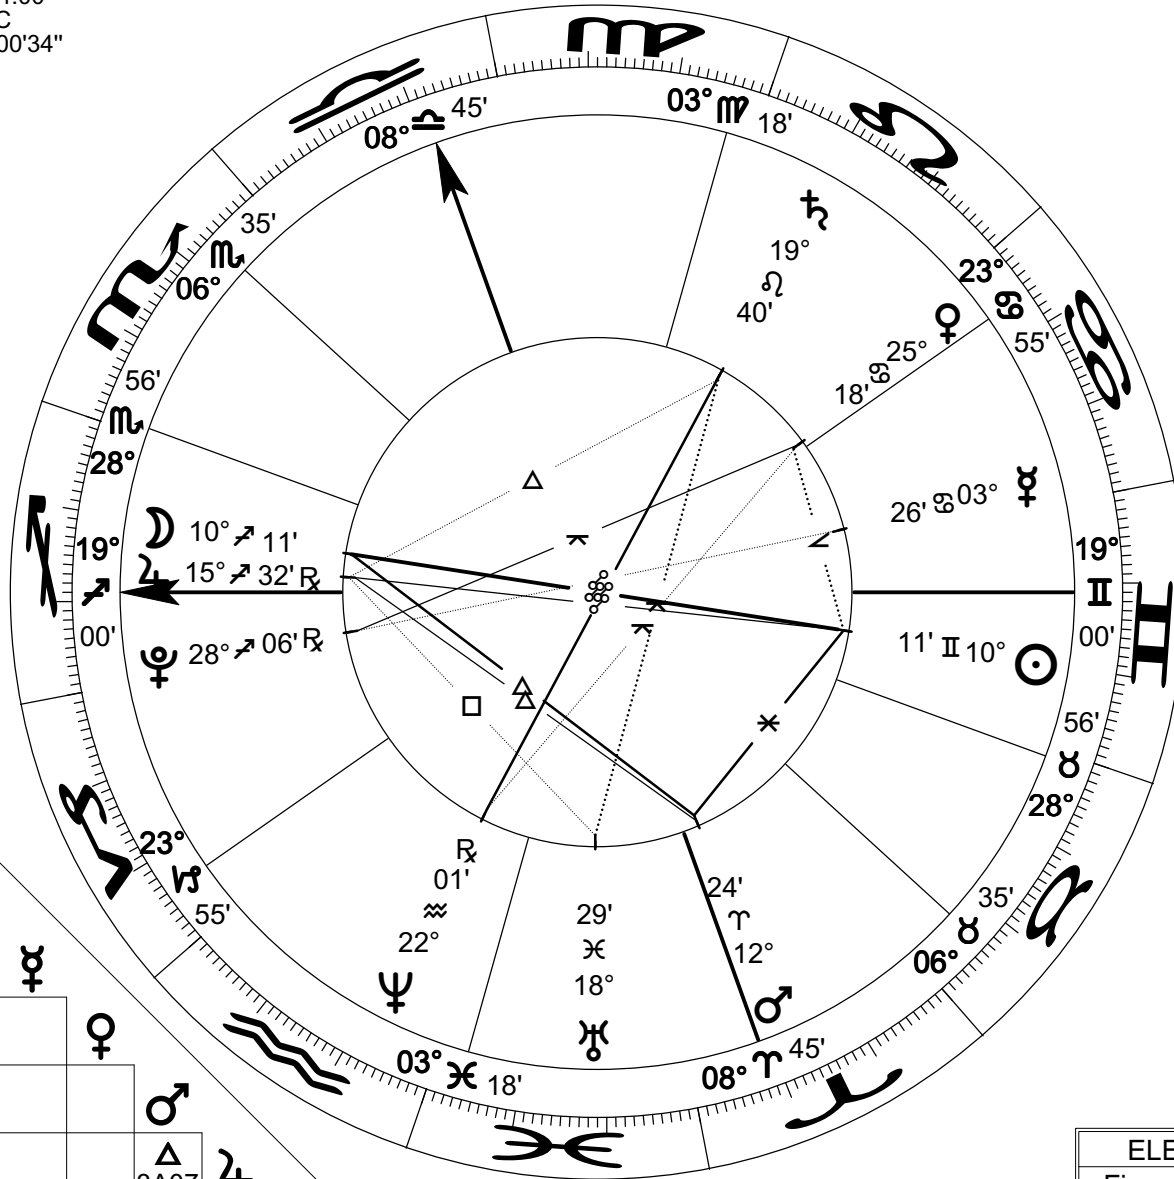

Full Moon May 31 2007

Event Chart

May 31 2007
9:03:39 pm EDT +4:00
Capitol Building, DC
38°N53'24" 077°W00'34"
Geocentric
Tropical
Placidus
Mean Node

Prepared by:
Rich Humbert
www.celestialweather.com
rhumbert@CelestialWeather.com

Asp	Name	Angle
♄	Conjunction	0°00'
♁	Opposition	180°00'
△	Trine	120°00'
□	Square	90°00'
✳	Sextile	60°00'
⊥	Semisquare	45°00'
⋈	Quincunx	150°00'

Sg	Name	Sg	Name
♈	Aries	♎	Libra
♉	Taurus	♏	Scorpio
♊	Gemini	♐	Sagittarius
♋	Cancer	♑	Capricorn
♌	Leo	♒	Aquarius
♍	Virgo	♓	Pisces

Pt	Name	Sg	Hs
☉	Sun	♊	6
☾	Moon	♈	12
☿	Mercury	♋	7
♀	Venus	♋	8
♂	Mars	♈	4
♃	Jupiter	♈	12
♄	Saturn	♏	8
♅	Uranus	♈	3
♆	Neptune	♒	2
♇	Pluto	♈	1

ELEMENTS*	
Fire	____
Earth	____
Air	____
Water	____

MODES*	
Cardinal	____
Fixed	____
Mutable	____

ASPECTS							
☉	♈	☾	0°00' A	♀	♈	♆	2°47' A
☉	⊥	♀	0°06' S	♃	□	♄	2°57' S
♃	⋈	♅	1°11' S	♂	△	♃	3°07' A
☉	✳	♂	2°12' A	♀	⋈	♆	3°17' S
☾	△	♂	2°12' A	♃	△	♄	4°08' S
♃	♁	♆	2°20' A