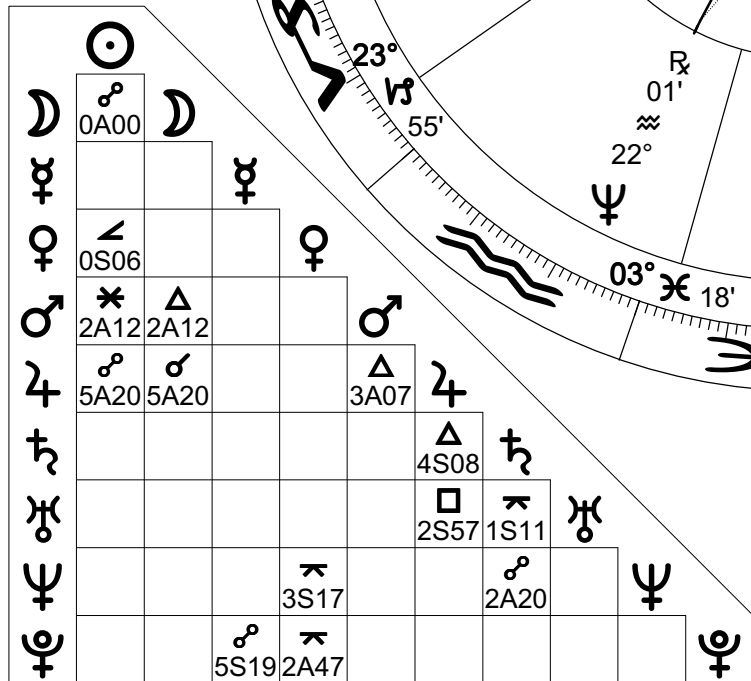

Full Moon May 31 2007

Event Chart

May 31 2007
9:03:39 pm EDT +4:00
Capitol Building, DC
38°N53'24" 077°W00'34"
Geocentric
Tropical
Placidus
Mean Node

Prepared by:
Rich Humbert
www.celestialweather.com
rhumbert@CelestialWeather.com

Asp	Name	Angle
♄	Conjunction	0°00'
♁	Opposition	180°00'
△	Trine	120°00'
□	Square	90°00'
✳	Sextile	60°00'
⊥	Semisquare	45°00'
⋈	Quincunx	150°00'

Sg	Name	Sg	Name
♈	Aries	♎	Libra
♉	Taurus	♏	Scorpio
♊	Gemini	♐	Sagittarius
♋	Cancer	♑	Capricorn
♌	Leo	♒	Aquarius
♍	Virgo	♓	Pisces

Pt	Name	Sg	Hs
☉	Sun	♊	6
☾	Moon	♈	12
☿	Mercury	♋	7
♀	Venus	♋	8
♂	Mars	♈	4
♃	Jupiter	♈	12
♄	Saturn	♏	8
♅	Uranus	♈	3
♆	Neptune	♒	2
♇	Pluto	♈	1

ELEMENTS*	
Fire	____
Earth	____
Air	____
Water	____

MODES*	
Cardinal	____
Fixed	____
Mutable	____

ASPECTS							
☉	♈	☾	0°00' A	♀	♈	♆	2°47' A
☉	⊥	♀	0°06' S	♃	□	♄	2°57' S
♃	⋈	♅	1°11' S	♂	△	♃	3°07' A
☉	✳	♂	2°12' A	♀	⋈	♆	3°17' S
☾	△	♂	2°12' A	♃	△	♄	4°08' S
♃	♁	♆	2°20' A