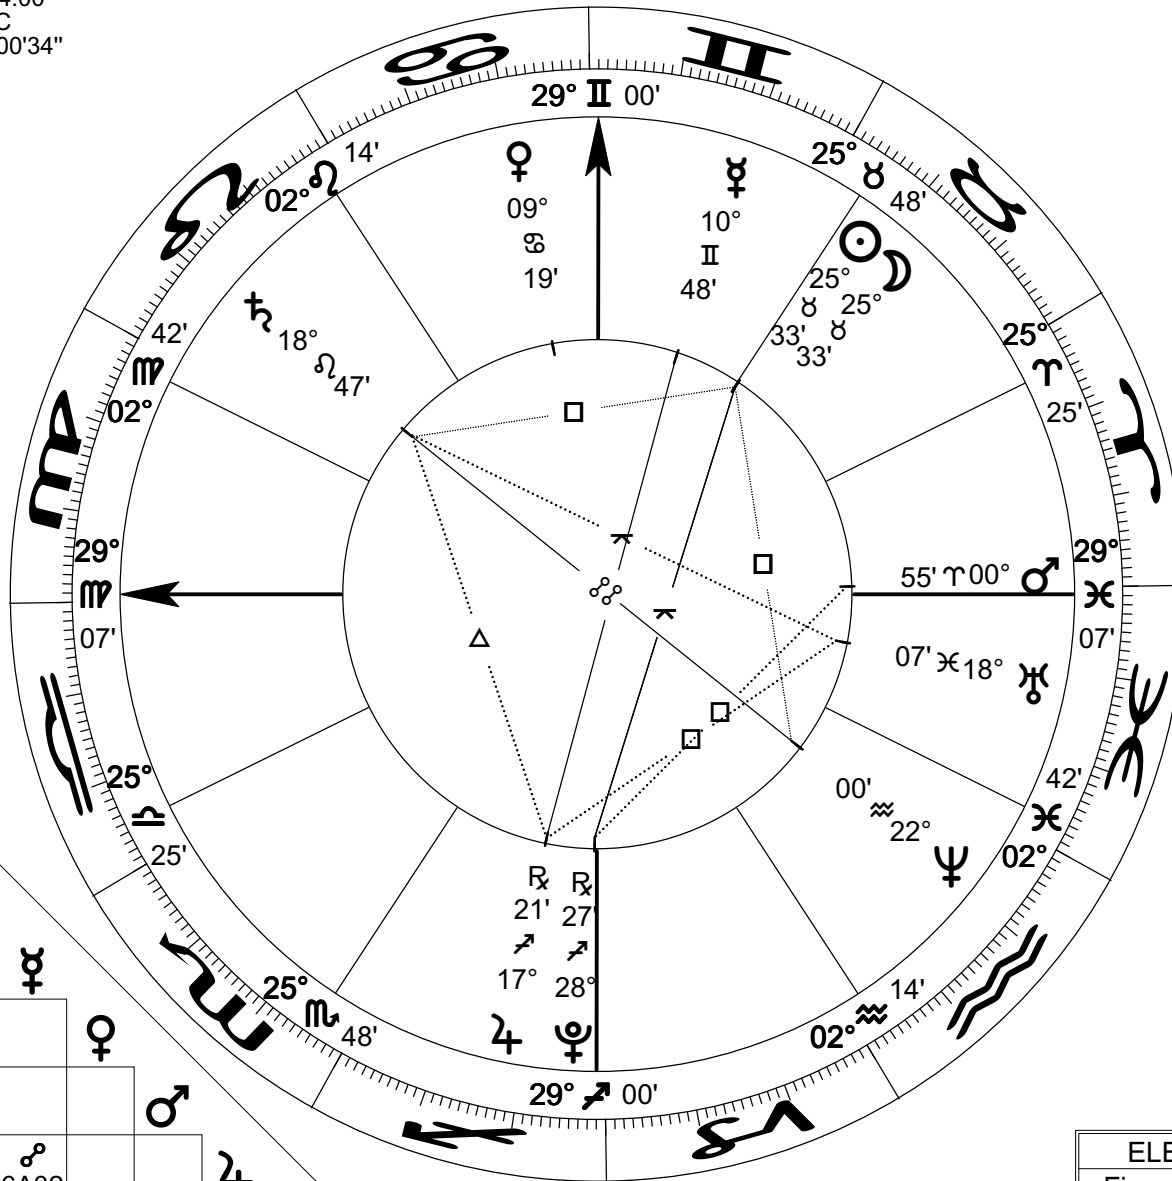

New Moon May 16 2007

Event Chart

May 16 2007
3:27:13 pm EDT +4:00
Capitol Building, DC
38°N53'24" 077°W00'34"
Geocentric
Tropical
Placidus
Mean Node

Prepared by:
Rich Humbert
www.celestialweather.com
rhumbert@CelestialWeather.com

Asp	Name	Angle
♄	Conjunction	0°00'
♁	Opposition	180°00'
△	Trine	120°00'
□	Square	90°00'
✳	Sextile	60°00'
⊥	Semisquare	45°00'
⋈	Quincunx	150°00'

Sg	Name	Sg	Name
♈	Aries	♎	Libra
♉	Taurus	♏	Scorpio
♊	Gemini	♐	Sagittarius
♋	Cancer	♑	Capricorn
♌	Leo	♒	Aquarius
♍	Virgo	♓	Pisces

Pt	Name	Sg	Hs
☉	Sun	♈	8
☾	Moon	♈	8
☿	Mercury	♊	9
♀	Venus	♋	10
♂	Mars	♈	7
♃	Jupiter	♊	3
♄	Saturn	♏	11
♅	Uranus	♈	6
♆	Neptune	♋	5
♇	Pluto	♊	3

ELEMENTS*	
Fire	____
Earth	____
Air	____
Water	____

MODES*	
Cardinal	____
Fixed	____
Mutable	____

ASPECTS			
☉	♈	☾	0°00' A
♃	♋	♅	0°40' S
♃	♋	♅	0°46' S
♃	♋	♅	1°26' S
♂	♈	♀	2°28' S
☉	♋	♀	2°53' A
♄	♏	♅	2°53' A
♄	♏	♅	3°13' A
♃	♋	♅	3°32' S
♃	♋	♅	3°32' S