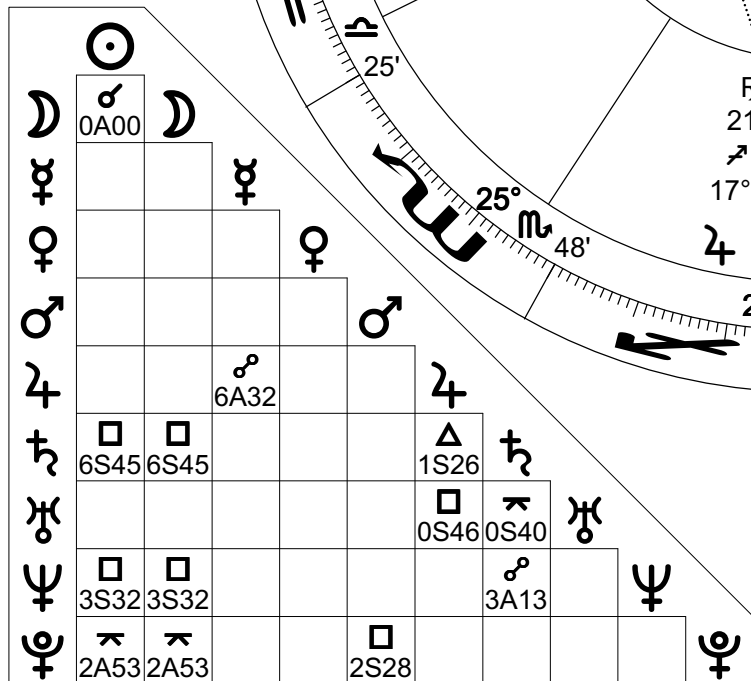

New Moon May 16 2007

Event Chart

May 16 2007
3:27:13 pm EDT +4:00
Capitol Building, DC
38°N53'24" 077°W00'34"
Geocentric
Tropical
Placidus
Mean Node

Prepared by:
Rich Humbert
www.celestialweather.com
rhumbert@CelestialWeather.com

Asp	Name	Angle
♄	Conjunction	0°00'
♁	Opposition	180°00'
△	Trine	120°00'
□	Square	90°00'
✳	Sextile	60°00'
⊥	Semisquare	45°00'
⋈	Quincunx	150°00'

Sg	Name	Sg	Name
♈	Aries	♎	Libra
♉	Taurus	♏	Scorpio
♊	Gemini	♐	Sagittarius
♋	Cancer	♑	Capricorn
♌	Leo	♒	Aquarius
♍	Virgo	♓	Pisces

Pt	Name	Sg	Hs
☉	Sun	♈	8
☾	Moon	♈	8
☿	Mercury	♊	9
♀	Venus	♋	10
♂	Mars	♈	7
♃	Jupiter	♊	3
♄	Saturn	♏	11
♅	Uranus	♈	6
♆	Neptune	♋	5
♇	Pluto	♊	3

ELEMENTS*	
Fire	____
Earth	____
Air	____
Water	____

MODES*	
Cardinal	____
Fixed	____
Mutable	____

ASPECTS			
☉	♈	☾	0°00' A
♃	♋	♅	0°40' S
♃	♋	♅	0°46' S
♃	♋	♅	1°26' S
♂	♈	♀	2°28' S
☉	♋	♀	2°53' A
♄	♏	♅	2°53' A
♄	♏	♅	3°13' A
♃	♋	♅	3°32' S
♃	♋	♅	3°32' S