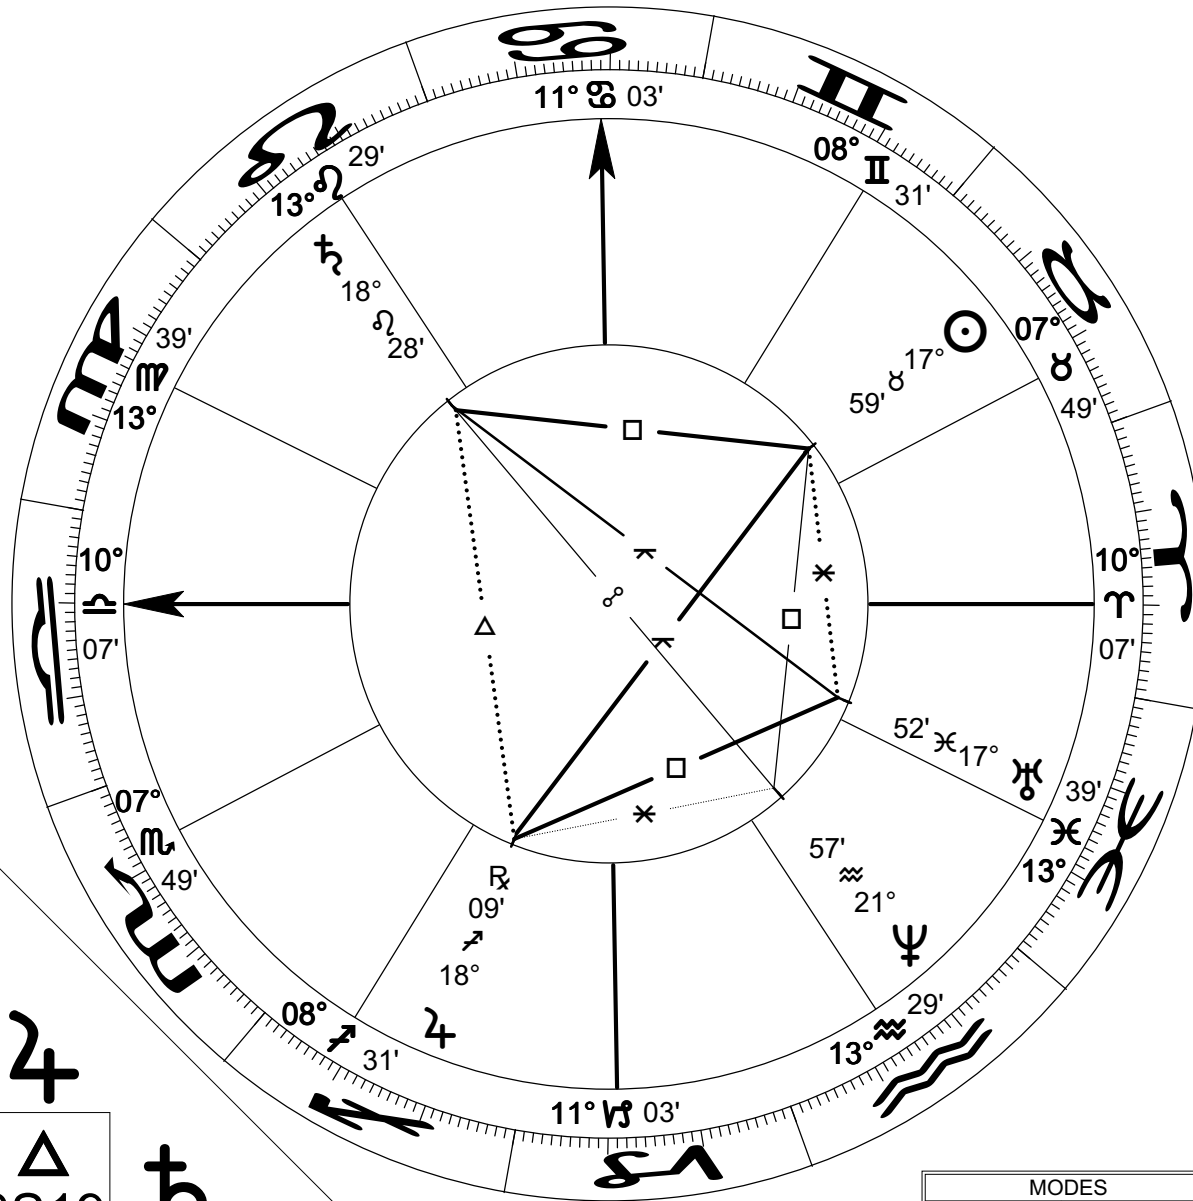

Natal Chart
Transits May 8 2007
 Event Chart
 May 8 2007
 4:36:51 pm PDT +7:00
 Woodland Hills, CA
 34°N10'06" 118°W36'18"

May 6 2007 4:39:30 pm

Prepared by:
 Rich Humbert
www.celestialweather.com
rhumbert@CelestialWeather.com

ASPECTS			
☉	✳	♄	0°07' S
☉	♄	♄	0°09' A
♄	□	♄	0°16' A
♄	△	♄	0°19' S
☉	□	♄	0°29' A
♄	♄	♄	0°36' A
♄	♄	♄	3°28' A
♄	✳	♄	3°48' S
☉	□	♄	3°58' A

☉			
♄	♄	♄	
♄	♄	♄	
♄	♄	♄	♄
♄	♄	♄	♄

Pt	Long.	Travel	Decl.
☉	17° 8 59'43"	+00°58'	+17°11'
♄	18° 7 09 R	-00°05'	-22°10'
♄	18° 2 28	+00°02'	+16°31'
♄	17° 3 52	+00°02'	-05°29'
♄	21° 2 57	+00°00'	-14°25'