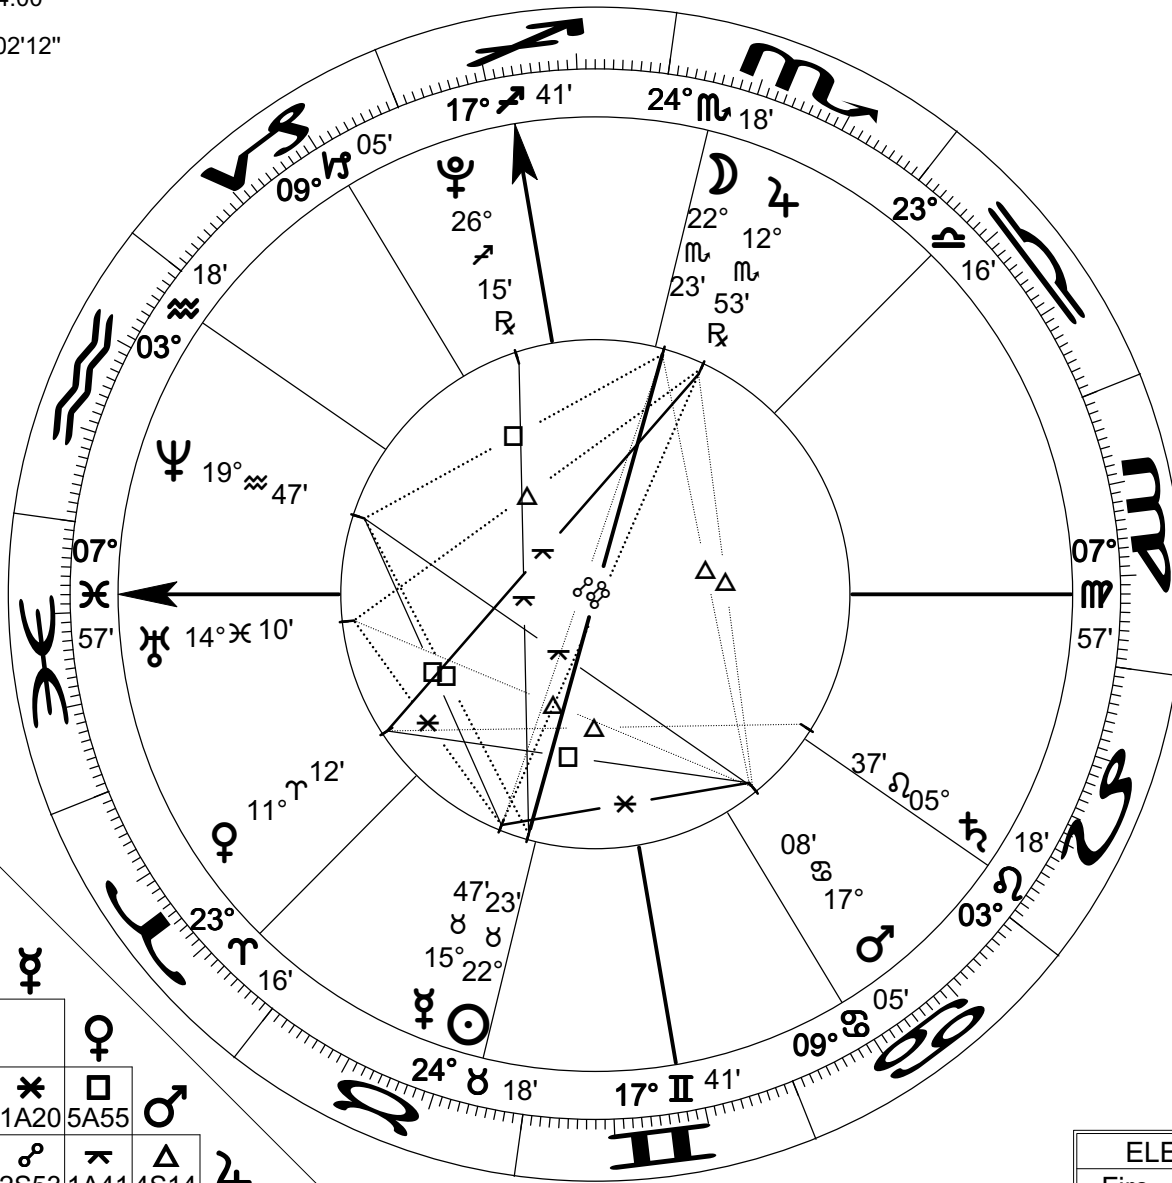

Full Moon May 13 2006

Event Chart
May 13 2006
2:51:03 am EDT +4:00
Washington, DC
38°N53'42" 077°W02'12"
Geocentric
Tropical
Placidus
Mean Node

Prepared by:
Rich Humbert
www.celestialweather.com
Rich@CelestialWeather.com

Asp	Name	Angle
♄	Conjunction	0°00'
♁	Opposition	180°00'
△	Trine	120°00'
□	Square	90°00'
✳	Sextile	60°00'
⊥	Semisquare	45°00'
⋈	Quincunx	150°00'

Sg	Name	Sg	Name
♈	Aries	♎	Libra
♉	Taurus	♏	Scorpio
♊	Gemini	♐	Sagittarius
♋	Cancer	♑	Capricorn
♌	Leo	♒	Aquarius
♍	Virgo	♓	Pisces

Pt	Name	Sg	Hs
☉	Sun	♈	2
☾	Moon	♎	8
☿	Mercury	♉	2
♀	Venus	♈	1
♂	Mars	♋	5
♃	Jupiter	♎	8
♄	Saturn	♏	6
♅	Uranus	♈	1
♆	Neptune	♒	12
♇	Pluto	♈	10

☉	0A00	☾							
☿	6A35	♁	6S35	♀					
♁				♁					
♂		♂		♂					
♃		♃		♃					
♄		♄		♄					
♅		♅		♅					
♆		♆		♆					
♇		♇		♇					
♈		♈		♈					
♉		♉		♉					
♊		♊		♊					
♋		♋		♋					
♌		♌		♌					
♍		♍		♍					
♎		♎		♎					
♏		♏		♏					
♐		♐		♐					
♑		♑		♑					
♒		♒		♒					
♓		♓		♓					

ELEMENTS*	
Fire	____
Earth	____
Air	____
Water	____

MODES*	
Cardinal	____
Fixed	____
Mutable	____

ASPECTS			
☉	♁	☾	0°00' A
♃	♄	♅	1°17' S
♀	♂	♁	1°20' A
♀	♂	♅	1°36' S
♀	♁	♃	1°41' A
☾	♁	♀	2°35' S
♃	♁	♅	2°39' A
♀	♂	♃	2°53' S
♀	♂	♅	2°57' S
♀	♁	♅	3°52' A
☾	♁	♀	3°59' A