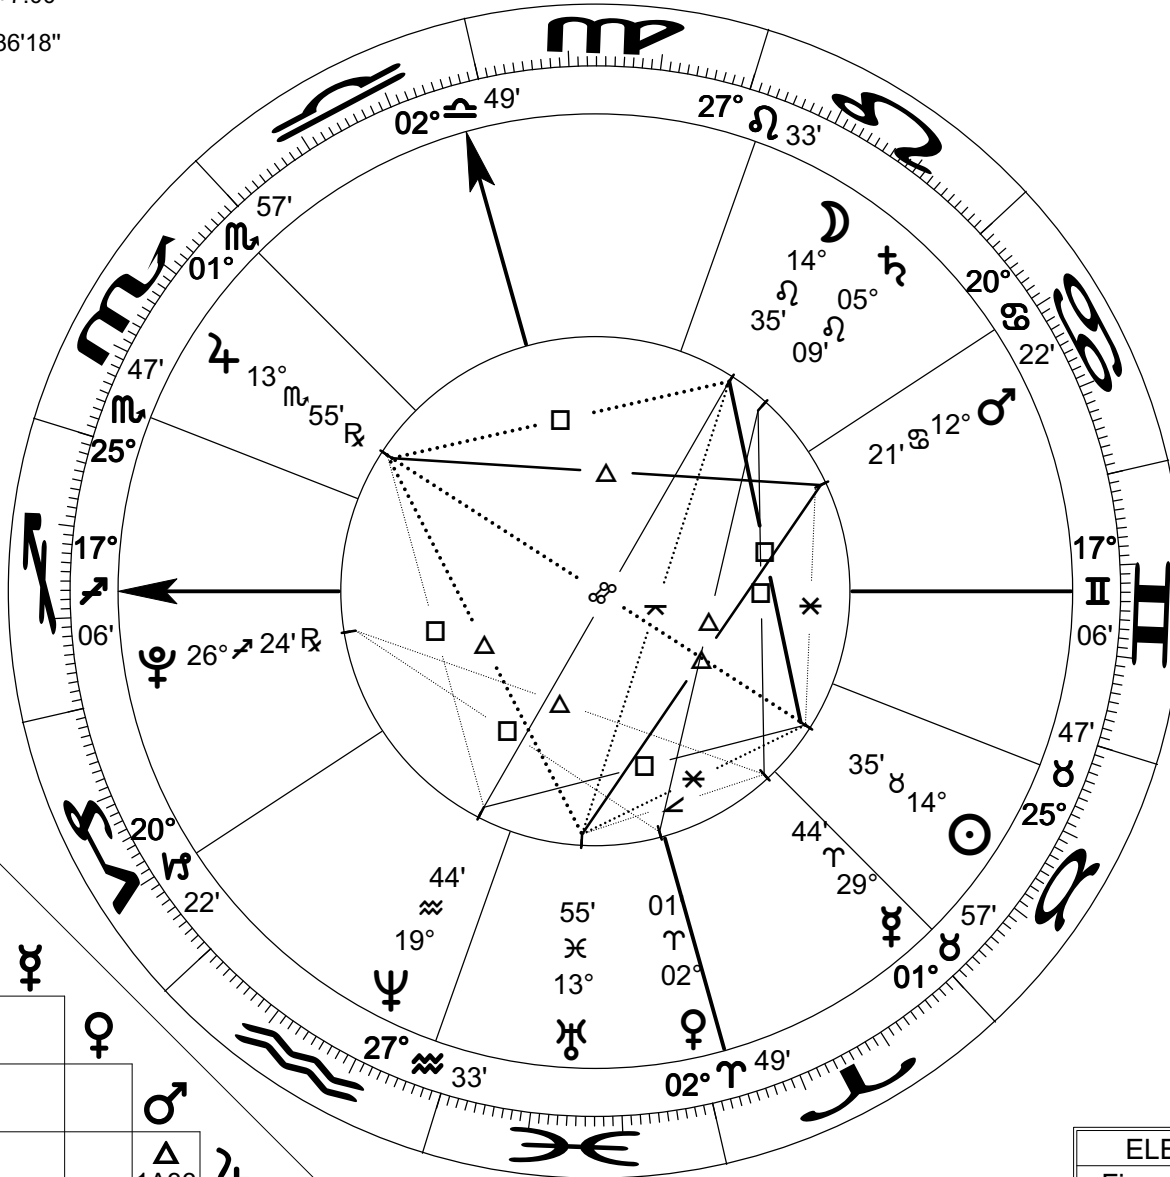

1st Q Moon May 4 2006

Event Chart
 May 4 2006
 10:13:01 pm PDT +7:00
 Washington, CA
 34°N10°06" 118°W36°18"
 Geocentric
 Tropical
 Placidus
 Mean Node

Prepared by:
 Rich Humbert
 www.celestialweather.com
 Rich@CelestialWeather.com

Asp	Name	Angle
♄	Conjunction	0°00'
♁	Opposition	180°00'
△	Trine	120°00'
□	Square	90°00'
✳	Sextile	60°00'
⊥	Semisquare	45°00'
⋈	Quincunx	150°00'

Sg	Name	Sg	Name
♈	Aries	♎	Libra
♉	Taurus	♏	Scorpio
♊	Gemini	♐	Sagittarius
♋	Cancer	♑	Capricorn
♌	Leo	♒	Aquarius
♍	Virgo	♓	Pisces

Pt	Name	Sg	Hs
☉	Sun	♈	5
☾	Moon	♏	8
☿	Mercury	♈	4
♀	Venus	♈	3
♂	Mars	♋	7
♃	Jupiter	♎	11
♄	Saturn	♏	8
♅	Uranus	♈	3
♆	Neptune	♒	2
♇	Pluto	♈	1

ASPECTS

☉	☾	0°00' A	♀	⊥	♅	0°49' S
♃	♄	0°00' S	♂	♁	♃	1°33' A
♄	♅	0°39' S	♂	♁	♅	1°33' A
☉	♅	0°39' S	☉	✳	♂	2°13' S
♄	♃	0°40' S	♀	♁	♄	3°08' A
☉	♃	0°40' S	♀	♁	♆	3°19' S