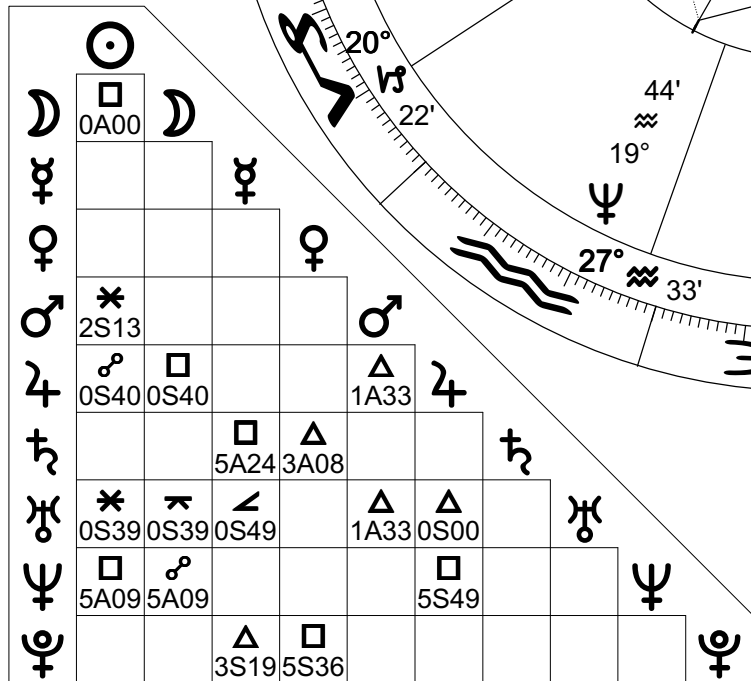

1st Q Moon May 4 2006

Event Chart
 May 4 2006
 10:13:01 pm PDT +7:00
 Washington, CA
 34°N10°06" 118°W36°18"
 Geocentric
 Tropical
 Placidus
 Mean Node

Prepared by:
 Rich Humbert
 www.celestialweather.com
 Rich@CelestialWeather.com

Asp	Name	Angle
♄	Conjunction	0°00'
♁	Opposition	180°00'
△	Trine	120°00'
□	Square	90°00'
✳	Sextile	60°00'
⊥	Semisquare	45°00'
⋈	Quincunx	150°00'

Sg	Name	Sg	Name
♈	Aries	♎	Libra
♉	Taurus	♏	Scorpio
♊	Gemini	♐	Sagittarius
♋	Cancer	♑	Capricorn
♌	Leo	♒	Aquarius
♍	Virgo	♓	Pisces

Pt	Name	Sg	Hs
☉	Sun	♈	5
☾	Moon	♏	8
☿	Mercury	♈	4
♀	Venus	♈	3
♂	Mars	♋	7
♃	Jupiter	♎	11
♄	Saturn	♏	8
♅	Uranus	♈	3
♆	Neptune	♒	2
♇	Pluto	♈	1

ASPECTS

☉	☾	0°00' A	♀	⊥	♅	0°49' S
♃	♄	0°00' S	♂	♁	♃	1°33' A
♄	♅	0°39' S	♂	♁	♅	1°33' A
☉	♅	0°39' S	☉	✳	♂	2°13' S
♄	♃	0°40' S	♀	♁	♄	3°08' A
☉	♃	0°40' S	♀	♁	♆	3°19' S