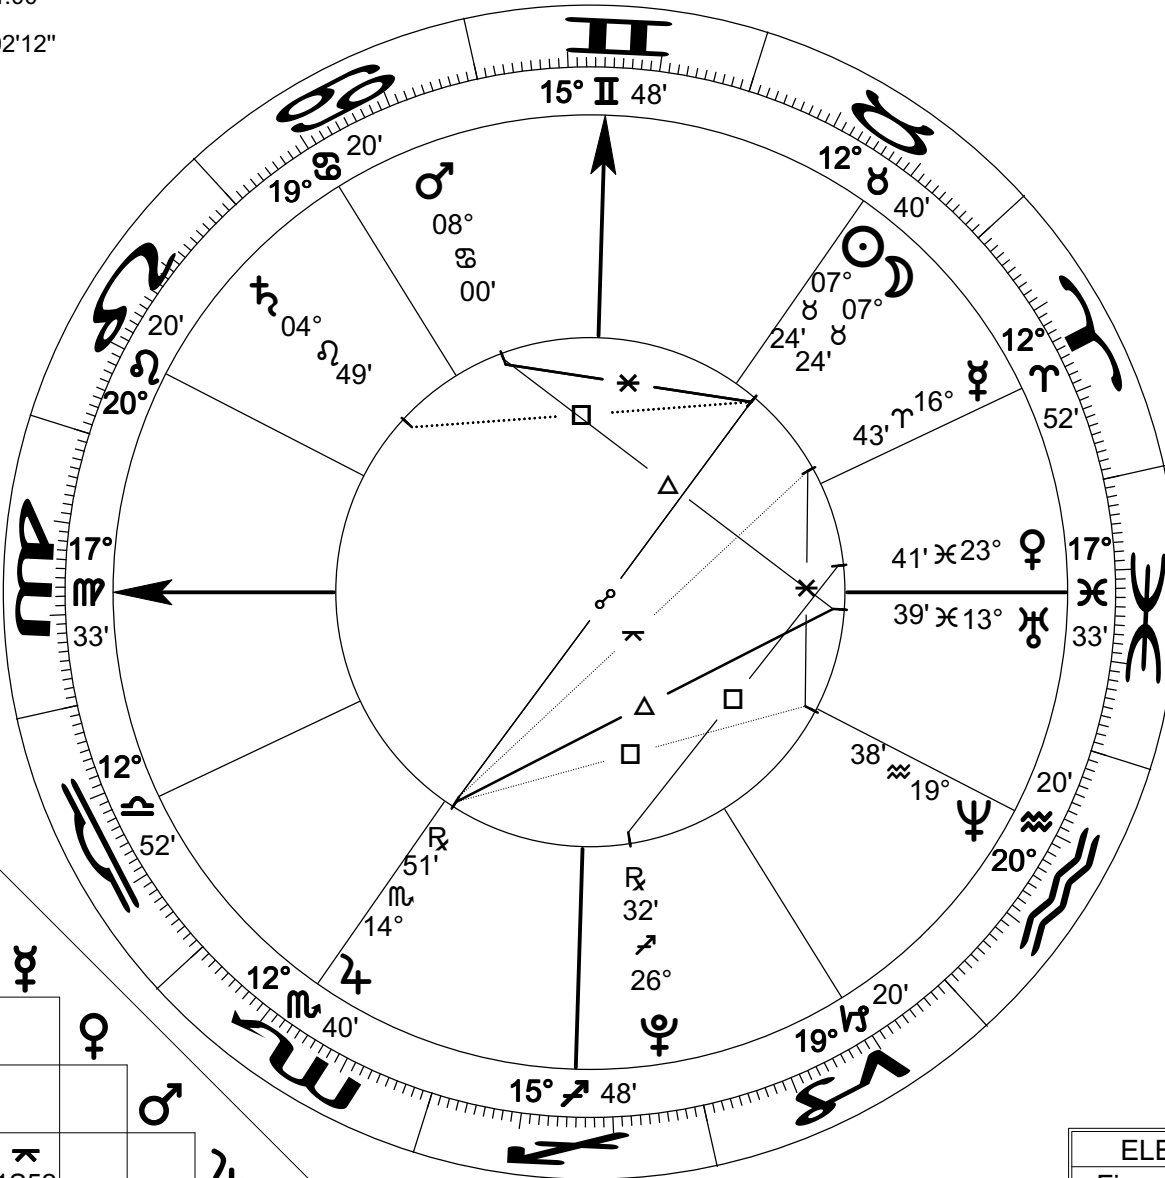

New Moon Apr 27 2006

Event Chart
Apr 27 2006
3:43:53 pm EDT +4:00
Washington, DC
38°N53'42" 077°W02'12"
Geocentric
Tropical
Placidus
Mean Node

Prepared by:
Rich Humbert
www.celestialweather.com
Rich@CelestialWeather.com

Asp	Name	Angle
♄	Conjunction	0°00'
♁	Opposition	180°00'
△	Trine	120°00'
□	Square	90°00'
✳	Sextile	60°00'
⊥	Semisquare	45°00'
✠	Quincunx	150°00'

Sg	Name	Sg	Name
♈	Aries	♎	Libra
♉	Taurus	♏	Scorpio
♊	Gemini	♐	Sagittarius
♋	Cancer	♑	Capricorn
♌	Leo	♒	Aquarius
♍	Virgo	♓	Pisces

Pt	Name	Sg	Hs
☉	Sun	♈	8
☾	Moon	♈	8
☿	Mercury	♈	8
♀	Venus	♋	7
♂	Mars	♋	10
♃	Jupiter	♏	3
♄	Saturn	♏	11
♅	Uranus	♋	6
♆	Neptune	♒	5
♇	Pluto	♈	4

☉	0A00	☾									
♁		♂		♁							
♂	♁	♁		♁							
♃	♁	♁	♁								
♄	♁	♁	♁								
♅	♁	♁	♁								
♆											
♇											
♈											
♉											
♊											
♋											
♌											
♍											
♎											
♏											
♐											
♑											
♒											
♓											

ELEMENTS*	
Fire	____
Earth	____
Air	____
Water	____

MODES*	
Cardinal	____
Fixed	____
Mutable	____

ASPECTS			
☉	♈	☾	0°00' A
☉	♁	♂	0°36' A
☾	♁	♂	0°36' A
♃	♁	♅	1°12' A
♄	♁	♃	1°52' S
♅	♁	♃	2°34' S
☉	♏	♃	2°34' S
☉	♁	♅	2°50' A
☾	♁	♅	2°55' A
♃	♁	♅	4°47' S