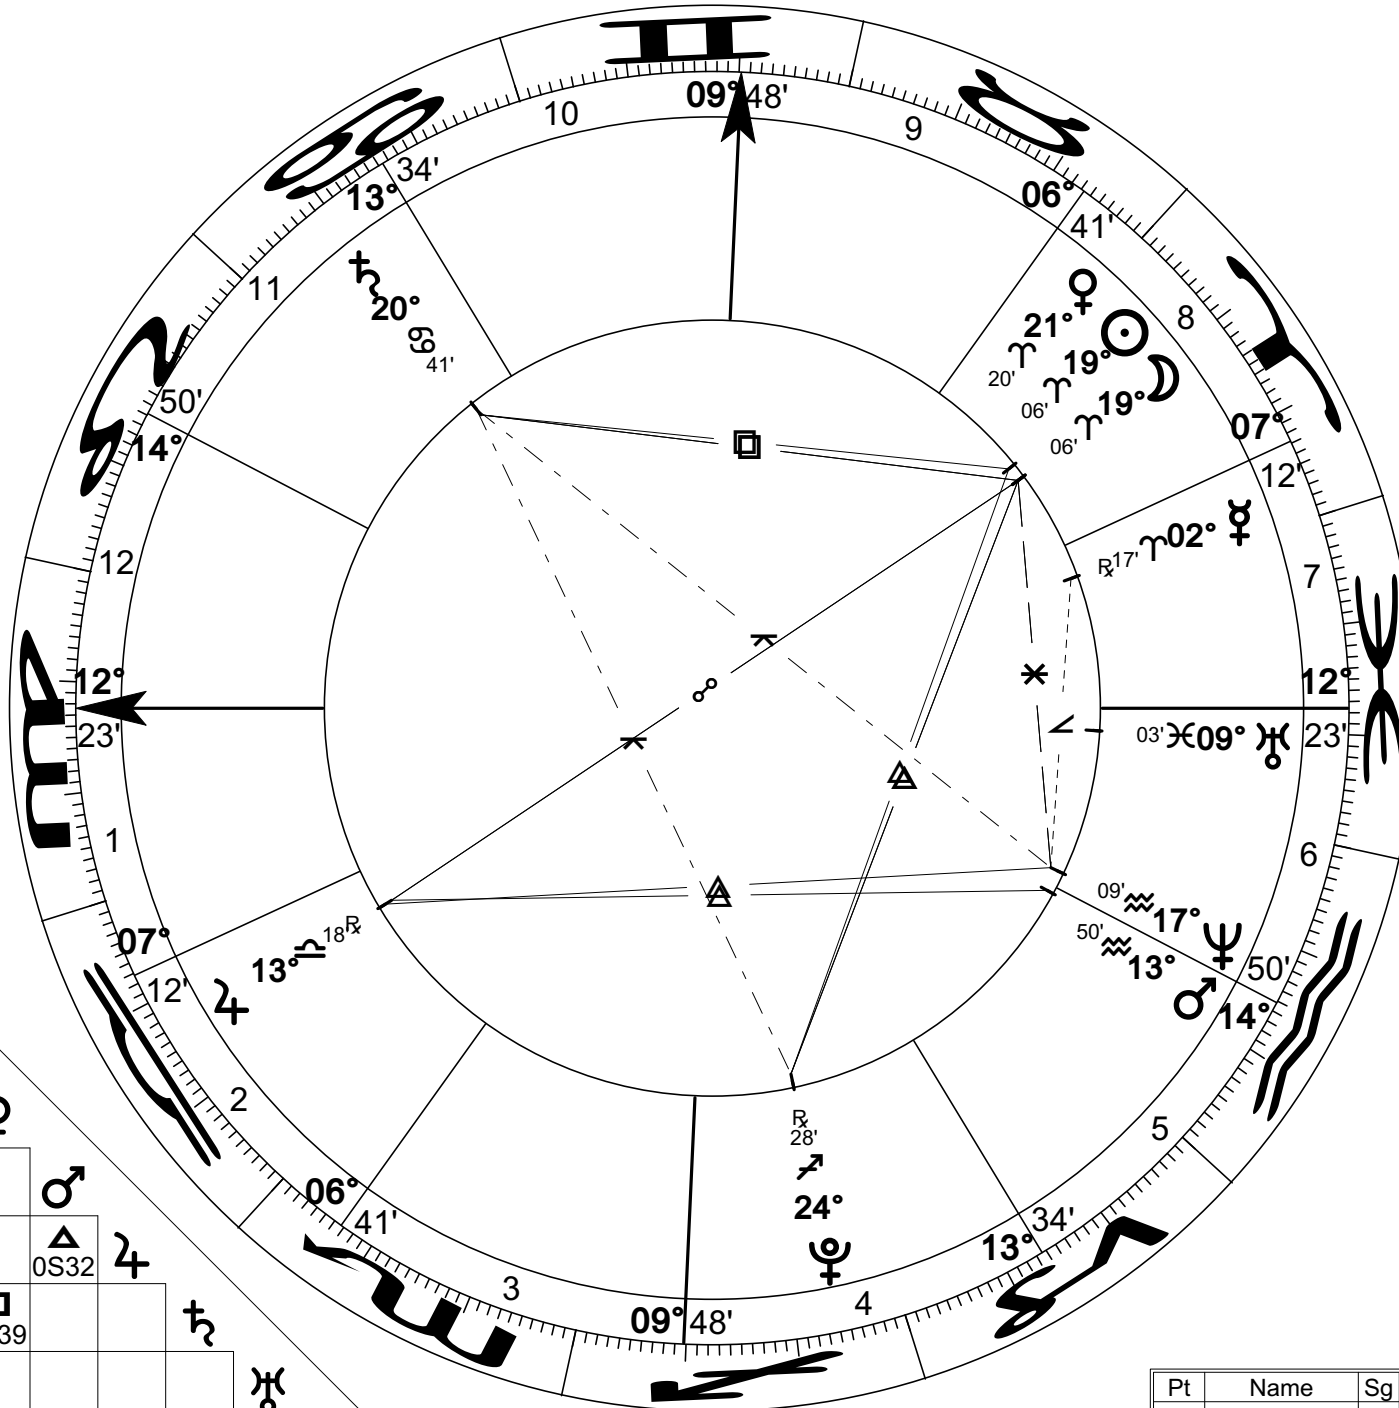

**New Moon Apr 8 2005**  
**Event Chart**  
 Apr 8 2005  
 4:31:58 pm EDT +4:00  
 Washington, DC  
 38°N53'42" 077°W02'12"

Prepared by:  
 Rich Humbert  
 www.celestialweather.com  
 Rich@CelestialWeather.com