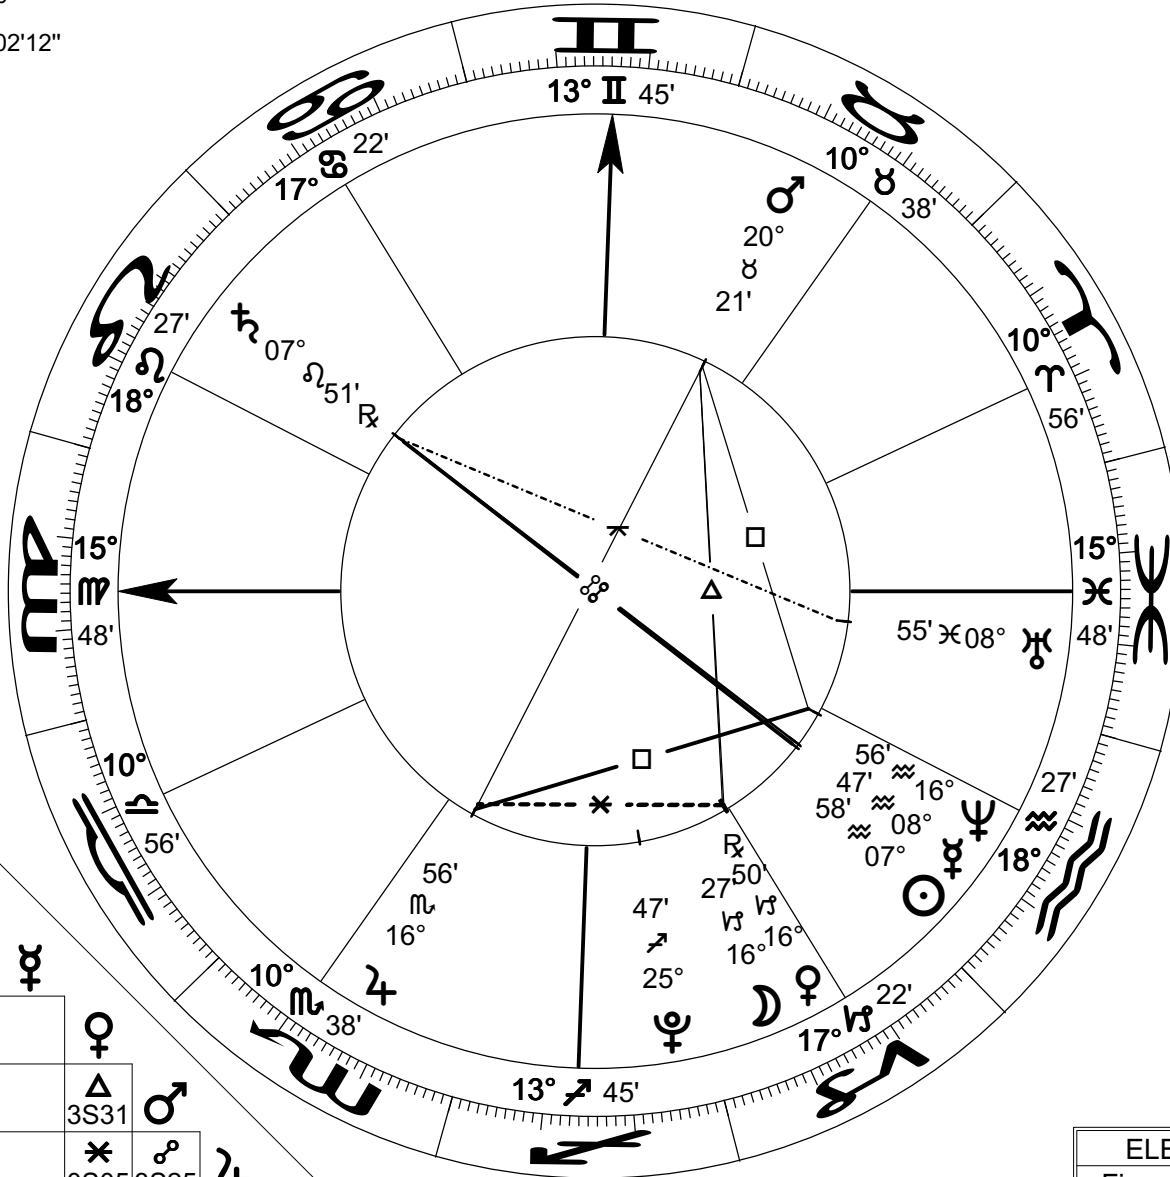

Jupiter square Neptune

Natal Chart

Jan 27 2006
8:29 pm EST +5:00
Washington, DC
38°N53'42" 077°W02'12"
Geocentric
Tropical
Placidus
Mean Node

Prepared by:
Rich Humbert
www.celestialweather.com
Rich@CelestialWeather.com

Asp	Name	Angle
♄♅	Conjunction	0°00'
♄♁	Opposition	180°00'
♄♁	Trine	120°00'
♄♁	Square	90°00'
♄♁	Sextile	60°00'
♄♁	Semisquare	45°00'
♄♁	Quincunx	150°00'

Sg	Name	Sg	Name
♈	Aries	♎	Libra
♉	Taurus	♏	Scorpio
♊	Gemini	♐	Sagittarius
♋	Cancer	♑	Capricorn
♌	Leo	♒	Aquarius
♍	Virgo	♓	Pisces

Pt	Name	Sg	Hs
☉	Sun	♋	5
☾	Moon	♑	4
☿	Mercury	♋	5
♀	Venus	♑	4
♂	Mars	♉	9
♃	Jupiter	♌	3
♄	Saturn	♏	11
♅	Uranus	♈	6
♆	Neptune	♋	5
♇	Pluto	♈	4

☉									
☾		☾							
☿	0S48		♁						
♀		♀		♀					
♂		♂	♂	♂	♂				
♃		♃	♃	♃	♃	♃			
♄		♄	♄	♄	♄	♄	♄		
♅	0S07		♅					♅	
♆		♆							♆
♇									♇
♇									♇

ELEMENTS*	
Fire	☐
Earth	☐
Air	☐
Water	☐

MODES*	
Cardinal	☐
Fixed	☐
Mutable	☐

ASPECTS			
♃	♁	♅	0°00' S
♀	♃	♅	0°05' S
☉	♅	♃	0°07' S
☾	♀	♅	0°23' A
☾	♃	♅	0°28' A
☉	♅	♀	0°48' S
♅	♁	♅	0°55' S
♅	♁	♅	1°04' S
♅	♁	♅	3°25' S
♅	♁	♅	3°25' S
♅	♁	♅	3°31' S
☉	♅	♅	3°54' A